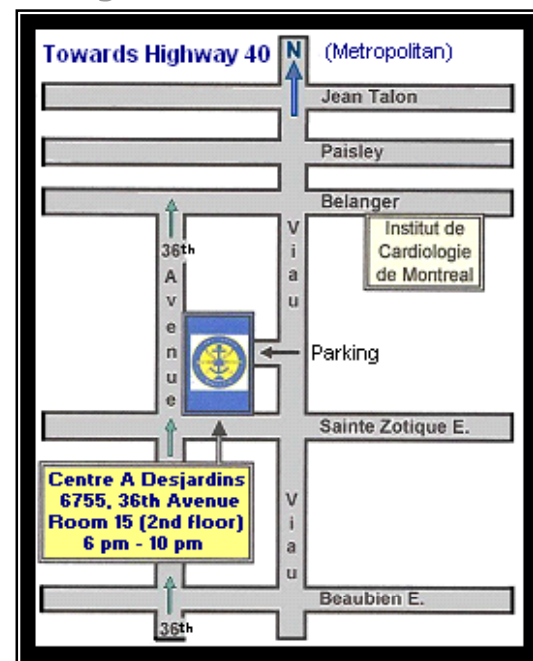

Our Next Meeting:

Our meetings are held on the **3rd Friday of each month***, from 6 pm to 10 pm, at the Centre A Desjardins, 6755 36th Avenue, Montreal, room 15 (2nd floor).

To get to the Centre:

Our Twin Club